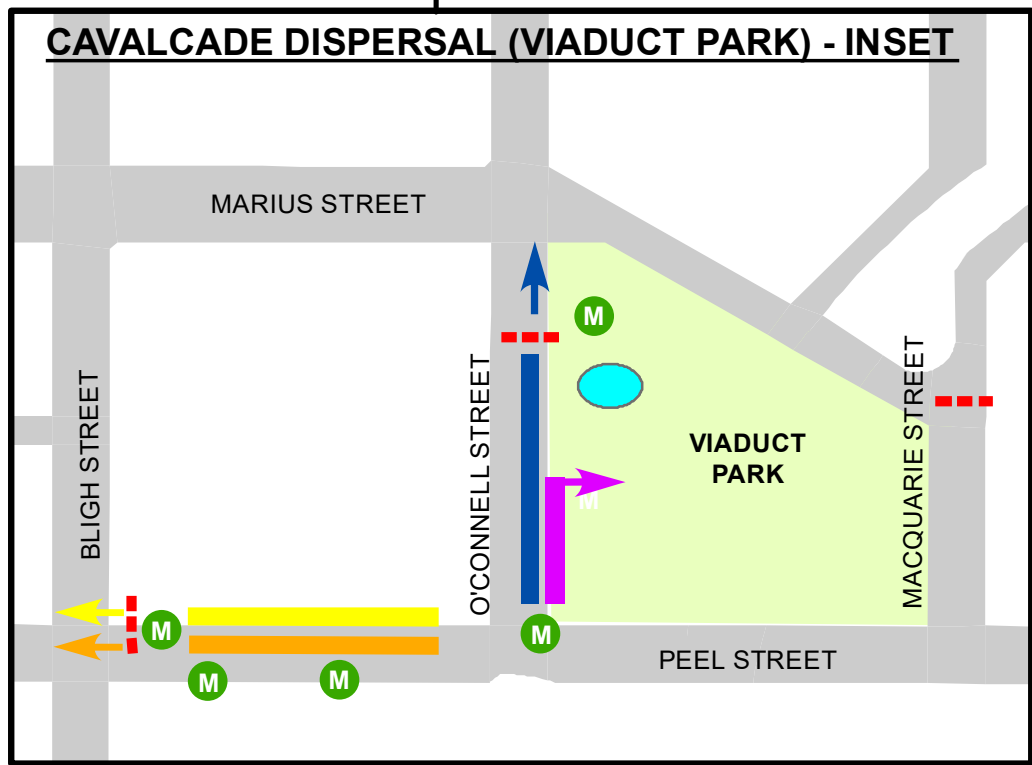

Map Key

	Festival Road Closures		St John Ambulance
	Broadcast Points		Judges Stand
	Road Barriers		Disabled Viewing Area

**TOYOTA COUNTRY
MUSIC FESTIVAL TAMWORTH 2018**

TAMWORTH REGIONAL COUNCIL

2018 TOYOTA COUNTRY MUSIC CAVALCADE

CAVALCADE ROUTE MAP

SATURDAY 27 JANUARY 2018

Insert Map Key

	Vehicles Not Unloading Passengers		Participant Collection Point
	Marching Band and Walking Groups Dispersal Area		Chief Marshall
	Light and Medium Unloading Passengers		Marshalls
	Heavy Vehicles Unloading Passengers		Road Barriers